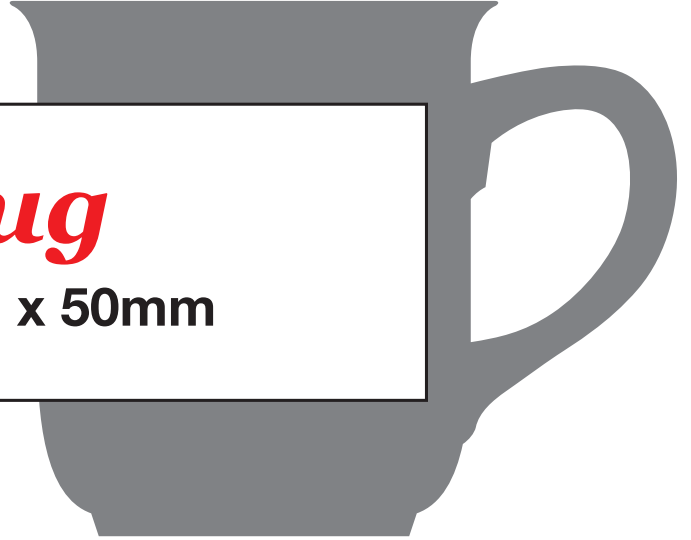

Bell Mug

Print Area: 185mm x 50mm

Material:	Ceramic
Top Diameter:	80mm
Height:	93mm
Capacity:	280ml
Packing Available:	1, 2, 3, 4, 5, 12, 36

Colours

White

Black

Dark Blue 282c

Artwork Information