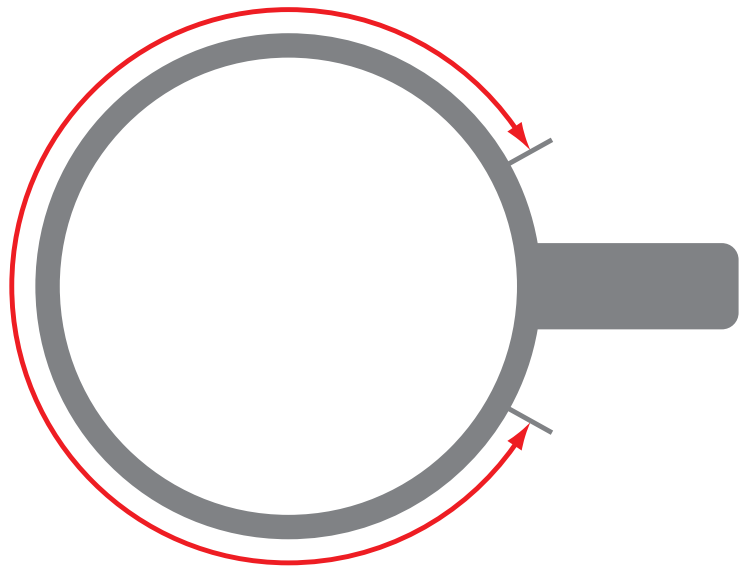

Marrow Mug

Print Area: 190mm x 50mm

Material:	Ceramic
Top Diameter:	85mm
Height:	107mm
Capacity:	375ml
Packing Available:	1, 2, 3, 4, 5, 12, 36

Colours

White

Black

Process Yellow

Dark Blue 282c